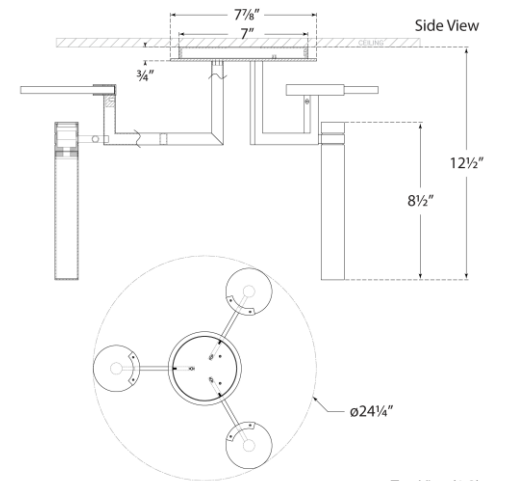

TEAR SHEET

Melange Large Floating Disc Semi-Flush Chandelier

Item # KW 4015AB-ALB

Designer: Kelly Wearstler

Height: 12.5"

Width: 24.25"

Canopy: 7" Round

Finishes: AB, BZ, PN

Trim Options: ALB

Socket: Dedicated LED

Wattage: 12w (1000lm)

Weight: 9 Pounds

Top View(1:2)