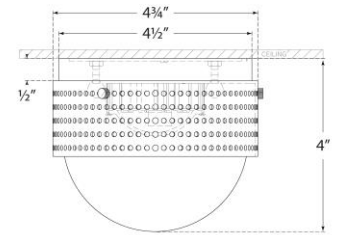

## Precision 4.5" Solitaire

Item # KW 4056AB-WG

Designer: Kelly Wearstler

Height: 4"

Width: 4.75"

Canopy: 4.5" Round

Finishes: AB, BZ, PN

Glass Options: WG

Socket: Dedicated LED

Wattage: 12w (1100lm)

Weight: 2 Pounds

Bottom View

Side View