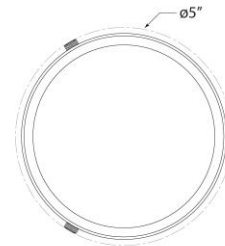

## Precision 4.5" Solitaire

Item # KW 4056AB-WG

Designer: Kelly Wearstler

Height: 4"

Width: 4.75"

Canopy: 4.5" Round

Finishes: AB, BZ, PN

Glass Options: WG

Socket: Dedicated LED

Wattage: 12w (1100lm)

Weight: 2 Pounds

Bottom View

Side View