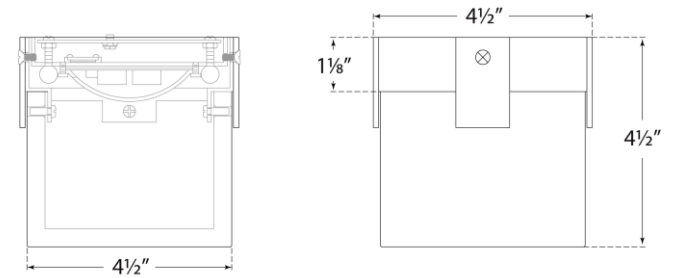

## Covet 4.75" Solitaire Flush Mount

Item # KW 4112AB-ALB

Designer: Kelly Wearstler

Height: 4.5"

Width: 4.75"

Canopy: 4.5" Square

Finishes: AB, BZ, PN

Shade Treatments: ALB

Socket: Dedicated LED

Wattage: 15w (1300lm)

Weight: 4 Pounds

Side View

Top View