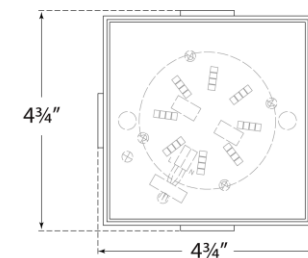

## Covet 4.75" Solitaire Flush Mount

Item # KW 4112AB-ALB

Designer: Kelly Wearstler

Height: 4.5"

Width: 4.75"

Canopy: 4.5" Square

Finishes: AB, BZ, PN

Shade Treatments: ALB

Socket: Dedicated LED

Wattage: 15w (1300lm)

Weight: 4 Pounds

Side View

Top View