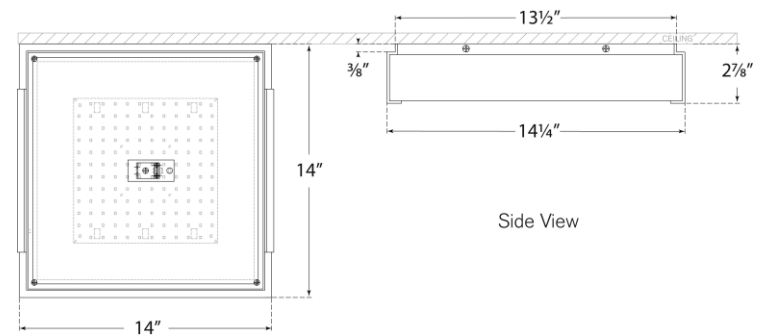

TEAR SHEET

Covet Medium Flush Mount

Item # KW 4113AB-ALB

Designer: Kelly Wearstler

Height: 2.75"

Width: 14.25"

Canopy: 13.25" Square

Finishes: AB, BZ, PN

Shade Treatments: ALB

Socket: Dedicated LED

Wattage: 54w (4300lm)

Weight: 20 Pounds

Top View

Side View