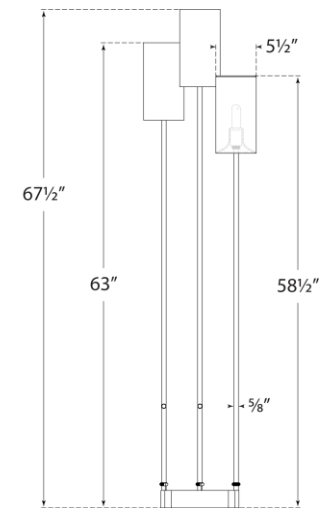

TEAR SHEET

Aimee Floor Lamp

Item # SK 1550PN-L

Designer: Suzanne Kasler

Height: 67.75"

Width: 15.5"

Base: 7.75" x 10.75" Semi-Circle

Finishes: BZ/HAB, PN

Shade Treatments: L

Shade Details: 5.5" x 5.5" x 10.5"

Socket: 3 - E26 Keyless w/ Foot Switch

Wattage: 3 - 60 T10

Weight: 18 Pounds

Top View

Front View