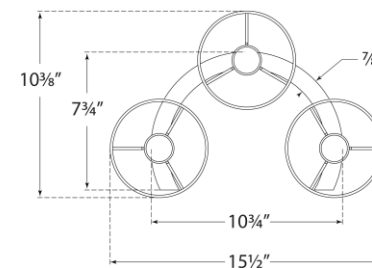

TEAR SHEET

Aimee Floor Lamp

Item # SK 1550PN-L

Designer: Suzanne Kasler

Height: 67.75"

Width: 15.5"

Base: 7.75" x 10.75" Semi-Circle

Finishes: BZ/HAB, PN

Shade Treatments: L

Shade Details: 5.5" x 5.5" x 10.5"

Socket: 3 - E26 Keyless w/ Foot Switch

Wattage: 3 - 60 T10

Weight: 18 Pounds

Top View

Front View