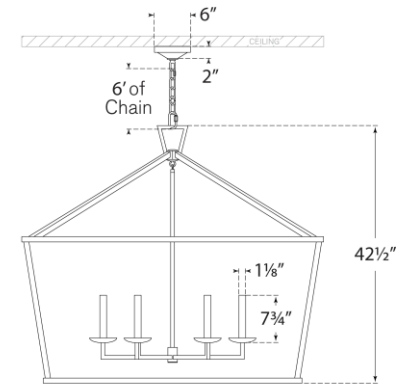

TEAR SHEET

Darlana XXL Wide Lantern

Item # CHC 2191AI

Designer: Chapman & Myers

Height: 42.5"

Width: 50"

Canopy: 6" Round

Finishes: AI, GI, PN

Socket: 6 - E12 Keyless

Wattage: 6 - 60 C11

Weight: 38 Pounds

Note: Special Installation Required

Top View

Side View