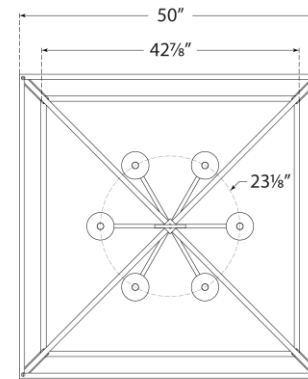

TEAR SHEET

Darlana XXL Wide Lantern

Item # CHC 2191AI

Designer: Chapman & Myers

Height: 42.5"

Width: 50"

Canopy: 6" Round

Finishes: AI, GI, PN

Socket: 6 - E12 Keyless

Wattage: 6 - 60 C11

Weight: 38 Pounds

Note: Special Installation Required

Top View

Side View