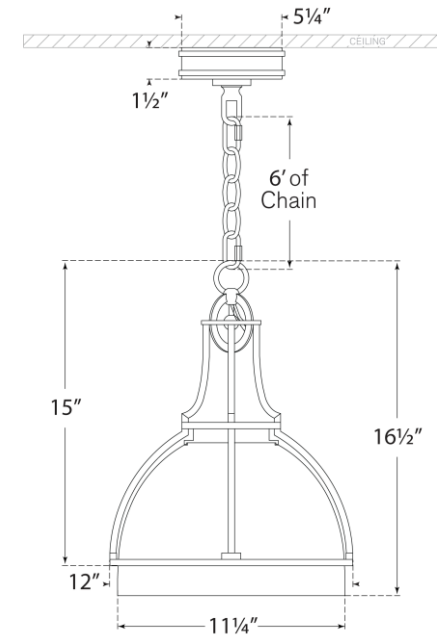

TEAR SHEET

Gracie Medium Dome Pendant

Item # CHC 5481BZ-CG

Designer: Chapman & Myers

Height: 16.25"

Width: 12"

Canopy: 5.25" Round

Finishes: AB, AN, BZ, PN

Glass Options: CG, WG

Socket: Dedicated LED

Wattage: 15w (1300lm)

Weight: 11 Pounds

Front View