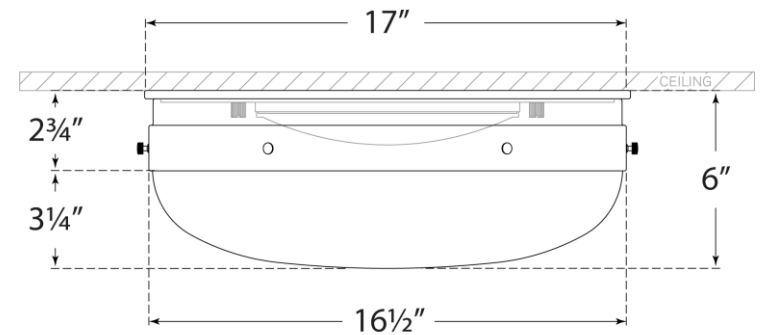

### Hicks Medium Flush Mount

Item # TOB 4064BZ/HAB-WG

Designer: Thomas O'Brien

Height: 6"

Width: 17"

Canopy: 17" Round

Finishes: AN, BZ/HAB, HAB, PN

Glass Options: WG

Socket: Dedicated LED

Wattage: 36w (2800lm)

Weight: 16 Pounds

Side View