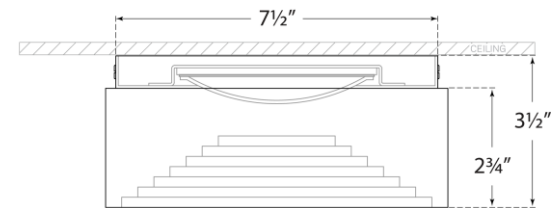

## Otto Small Flush Mount

Item # KW 4901BZ-ALB

Designer: Kelly Wearstler

Height: 3.5"

Width: 8"

Canopy: 7.5" Round

Finishes: AB, BZ, PN

Glass Options: ALB

Socket: Dedicated LED

Wattage: 18w (1500lm)

Weight: 7 Pounds

Note: Alabaster is a Natural Stone | Variations in Color and Texture are Expected

Side View

Bottom View