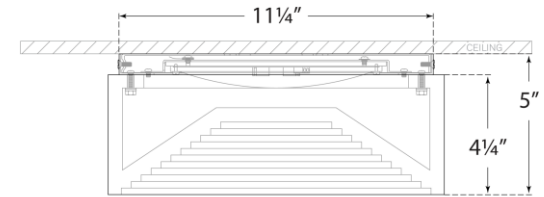

TEAR SHEET

Otto Medium Flush Mount

Item # KW 4902BZ-ALB

Designer: Kelly Wearstler

Height: 5"

Width: 12"

Canopy: 11.25" Round

Finishes: AB, BZ, PN

Glass Options: ALB

Socket: Dedicated LED

Wattage: 30w (2400lm)

Weight: 17 Pounds

Note: Alabaster is a Natural Stone | Variations in Color and Texture are Expected

Side View

Bottom View