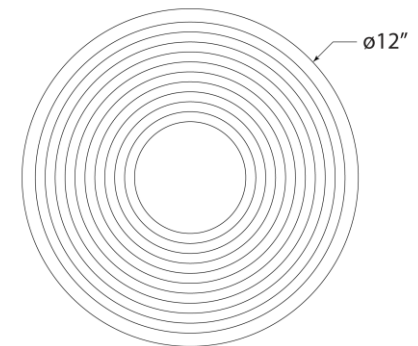

TEAR SHEET

Otto Medium Flush Mount

Item # KW 4902BZ-ALB

Designer: Kelly Wearstler

Height: 5"

Width: 12"

Canopy: 11.25" Round

Finishes: AB, BZ, PN

Glass Options: ALB

Socket: Dedicated LED

Wattage: 30w (2400lm)

Weight: 17 Pounds

Note: Alabaster is a Natural Stone | Variations in Color and Texture are Expected

Side View

Bottom View