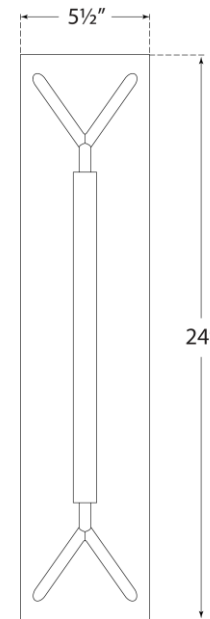

# TEAR SHEET

## Appareil Large Sconce

Item # KW 2700PN

Designer: Kelly Wearstler

Height: 24"

Width: 5.5"

Extension: 4.25"

Backplate: 4.5" x 24" Rectangle

Finishes: AB, BZ, PN

Socket: Dedicated LED

Wattage: 15w (1200lm)

Weight: 4 Pounds

Front View

Side View