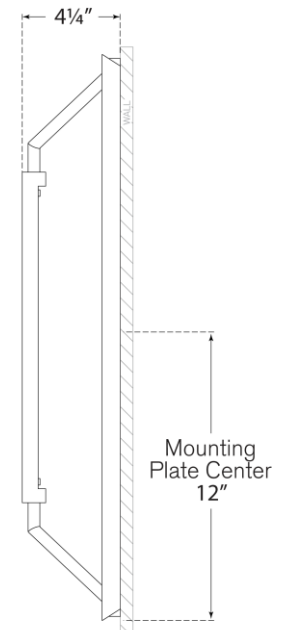

## Appareil Large Sconce

Item # KW 2700PN

Designer: Kelly Wearstler

Height: 24"

Width: 5.5"

Extension: 4.25"

Backplate: 4.5" x 24" Rectangle

Finishes: AB, BZ, PN

Socket: Dedicated LED

Wattage: 15w (1200lm)

Weight: 4 Pounds

Front View

Side View