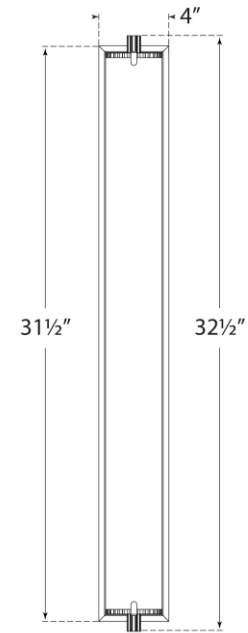

TEAR SHEET

Calliope Over The Mirror Bath Light

Item # TOB 2193BZ-WG

Designer: Thomas O'Brien

Height: 32.75"

Width: 3.75"

Extension: 3.5"

Backplate: 3" x 30.5" Rectangle

Finishes: BZ, HAB, PN

Glass Options: WG

Socket: Dedicated LED

Wattage: 26w (2000lm)

Weight: 10 Pounds

Front View

Side View