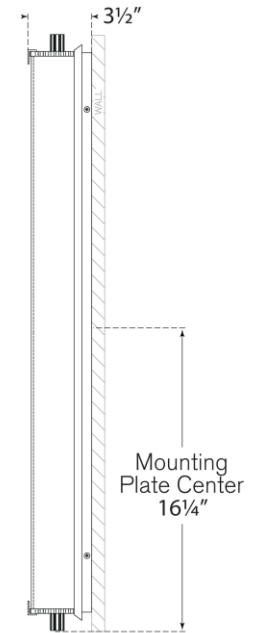

TEAR SHEET

Calliope Over The Mirror Bath Light

Item # TOB 2193BZ-WG

Designer: Thomas O'Brien

Height: 32.75"

Width: 3.75"

Extension: 3.5"

Backplate: 3" x 30.5" Rectangle

Finishes: BZ, HAB, PN

Glass Options: WG

Socket: Dedicated LED

Wattage: 26w (2000lm)

Weight: 10 Pounds

Front View

Side View