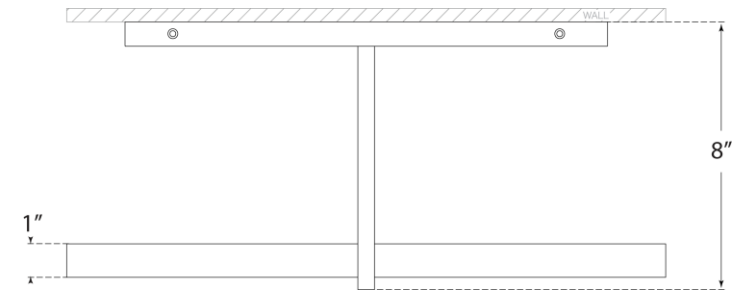

TEAR SHEET

Axis 18" Picture Light

Item # KW 2733BZ

Designer: Kelly Wearstler

Height: 3"

Width: 18"

Extension: 8"

Backplate: 3" x 14.5" Rectangle

Finishes: AB, BZ, PN

Socket: Dedicated LED

Wattage: 15w (1200lm)

Weight: 4 Pounds

Top View

Front View