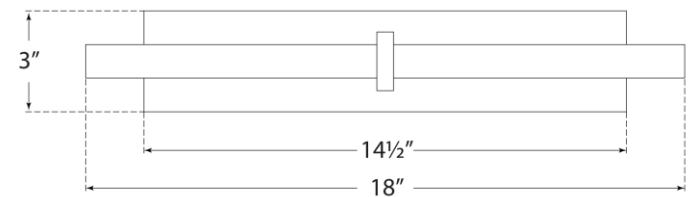

TEAR SHEET

Axis 18" Picture Light

Item # KW 2733BZ

Designer: Kelly Wearstler

Height: 3"

Width: 18"

Extension: 8"

Backplate: 3" x 14.5" Rectangle

Finishes: AB, BZ, PN

Socket: Dedicated LED

Wattage: 15w (1200lm)

Weight: 4 Pounds

Top View

Front View