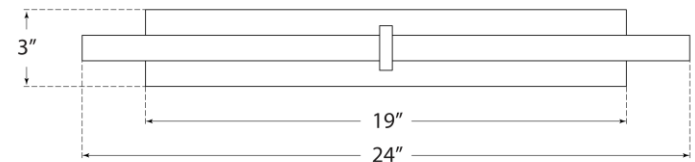

## Axis 24" Picture Light

Item # KW 2734BZ

Designer: Kelly Wearstler

Height: 3"

Width: 24"

Extension: 8"

Backplate: 3" x 19" Rectangle

Finishes: AB, BZ, PN

Socket: Dedicated LED

Wattage: 20w (1600lm)

Weight: 5 Pounds

Top View

Front View