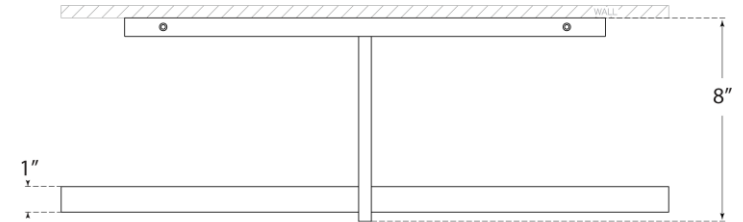

## Axis 24" Picture Light

Item # KW 2734BZ

Designer: Kelly Wearstler

Height: 3"

Width: 24"

Extension: 8"

Backplate: 3" x 19" Rectangle

Finishes: AB, BZ, PN

Socket: Dedicated LED

Wattage: 20w (1600lm)

Weight: 5 Pounds

Top View

Front View