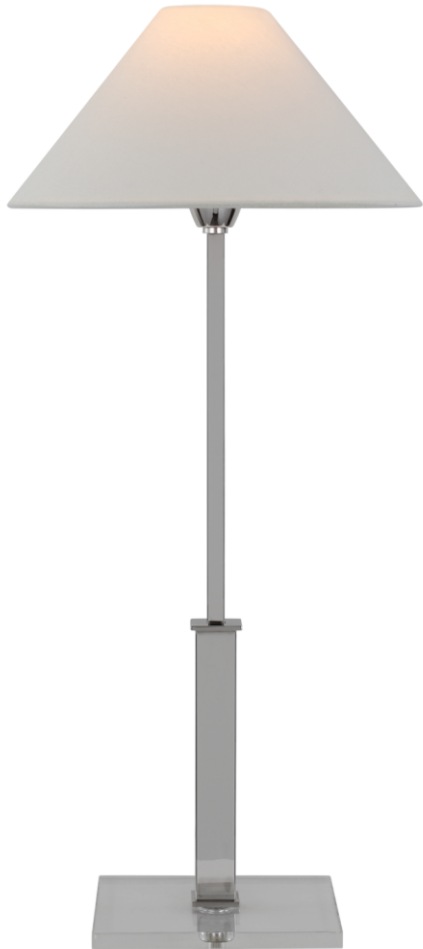

TEAR SHEET

Asher Table Lamp

Item # SP 3510PN/CG-L

Designer: J. Randall Powers

Height: 25.25" - 30"

Width: 11.75"

Base: 7" Square

Finishes: BZ/CG, HAB/CG, PN/CG

Shade Treatments: L

Shade Details: 3" x 11.75" x 7"

Socket: E26 Dimmer

Wattage: 6.5 LED B11

Weight: 15 Pounds