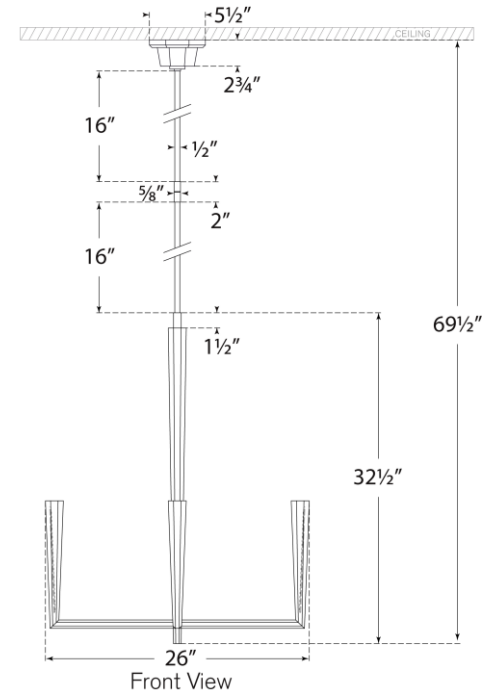

## Galahad Small Chandelier

Item # TOB 5710PN

Designer: Thomas O'Brien

O/A Height: 69.5"

Fixture Height: 32.5"

Min. Custom Height: 40"

Width: 26"

Canopy: 5.5" Octagonal

Finishes: AN, BZ, HAB, PN

Trim Options: WG

Socket: Dedicated LED

Wattage: 35w (2800lm)

Weight: 14 Pounds

Note: Custom Height Available

22.5° Max

Top View