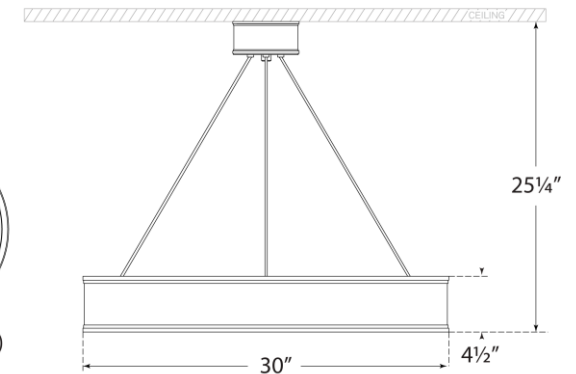

TEAR SHEET

Connery 30" Ring Chandelier

Item # CHC 1615PN

Designer: Chapman & Myers

O/A Height: 20" - 123"

Fixture Height: 4.5"

Width: 30"

Canopy: 5.5" Round

Finishes: AB, BZ, PN, WHT/AB

Socket: Dedicated LED

Wattage: 65w (5200lm)

Weight: 24 Pounds

Note: Height Not Adjustable After Installation

Bottom View(1:2)

Side View