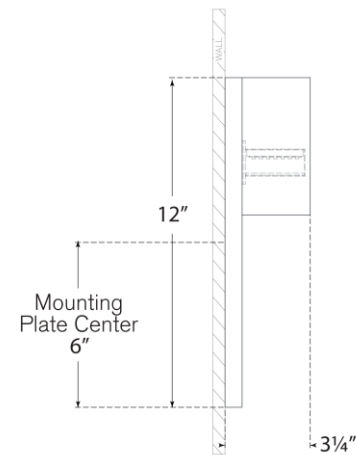

TEAR SHEET

Rega 12" Wide Sconce

Item # KW 2781BZ

Designer: Kelly Wearstler

Height: 12"

Width: 7"

Extension: 3.25"

Backplate: 6.25" x 12" Rectangle

Finishes: AB, BZ, PN

Socket: Dedicated LED

Wattage: 12w (1000lm)

Weight: 4 Pounds

Top View

Side View

Front View