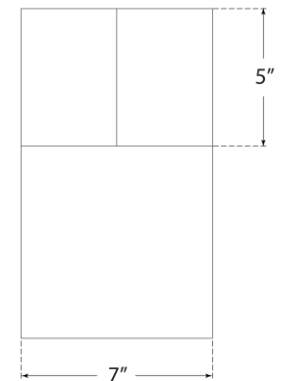

TEAR SHEET

Rega 12" Wide Sconce

Item # KW 2781BZ

Designer: Kelly Wearstler

Height: 12"

Width: 7"

Extension: 3.25"

Backplate: 6.25" x 12" Rectangle

Finishes: AB, BZ, PN

Socket: Dedicated LED

Wattage: 12w (1000lm)

Weight: 4 Pounds

Top View

Side View

Front View