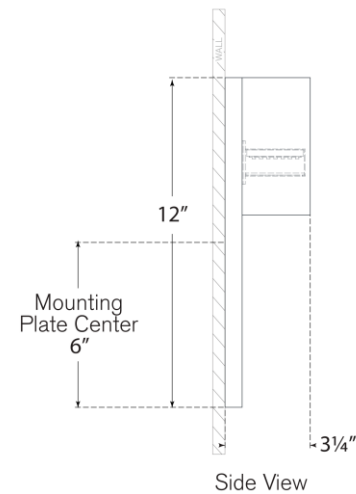

TEAR SHEET

Rega 12" Wide Sconce

Item # KW 2781PN

Designer: Kelly Wearstler

Height: 12"

Width: 7"

Extension: 3.25"

Backplate: 6.25" x 12" Rectangle

Finishes: AB, BZ, PN

Socket: Dedicated LED

Wattage: 12w (1000lm)

Weight: 4 Pounds

Note: Polished Nickel is not Intended for use Outdoors

Top View

Side View

Front View