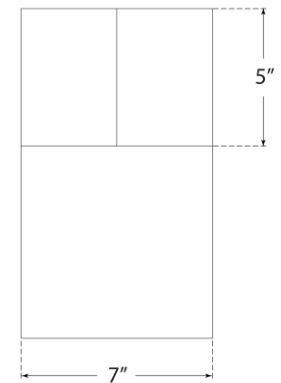

TEAR SHEET

Rega 12" Wide Sconce

Item # KW 2781PN

Designer: Kelly Wearstler

Height: 12"

Width: 7"

Extension: 3.25"

Backplate: 6.25" x 12" Rectangle

Finishes: AB, BZ, PN

Socket: Dedicated LED

Wattage: 12w (1000lm)

Weight: 4 Pounds

Note: Polished Nickel is not Intended for use Outdoors

Top View

Side View

Front View