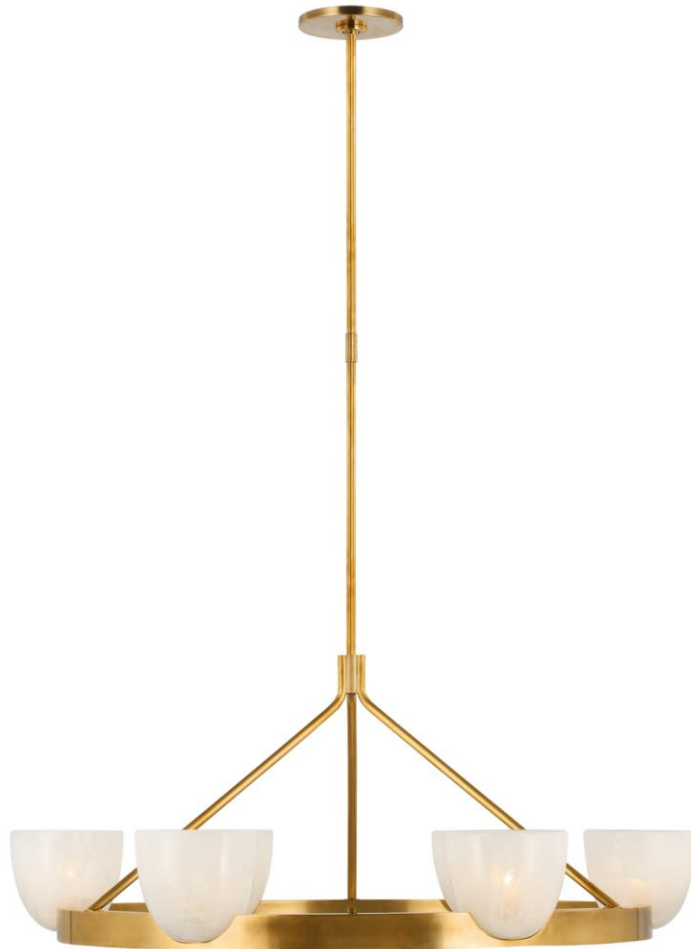

TEAR SHEET

Carola Large Ring Chandelier

Item # ARN 5490HAB-WSG

Designer: AERIN

O/A Height: 58.75"

Fixture Height: 14.75"

Min. Custom Height: 20.75"

Width: 36"

Canopy: 5.5" Round

Finishes: HAB, PN

Glass Options: CG, FG, WSG

Socket: 6 - E12 Candelabra

Wattage: 6 - 5.5 LED G16.5

Weight: 27 Pounds

Note: Custom Height Available