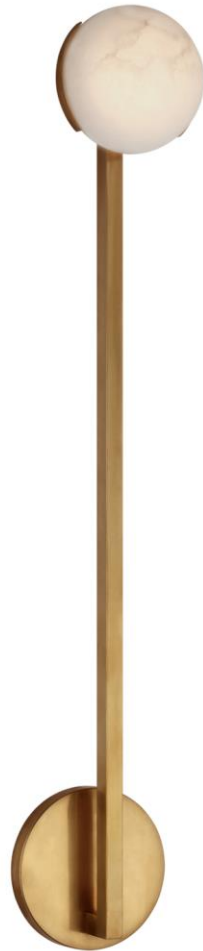

TEAR SHEET

Pedra 26" Single Sconce

Item # KW 2621AB-ALB

Designer: Kelly Wearstler

Height: 26"

Width: 4.5"

Extension: 5.25"

Backplate: 4.5" Round

Finishes: AB, BZ, PN

Shade Treatments: ALB

Socket: Dedicated LED

Wattage: 6w (500lm)

Weight: 3 Pounds

Note: Alabaster is a Natural Stone | Variations in Color and Texture are Expected