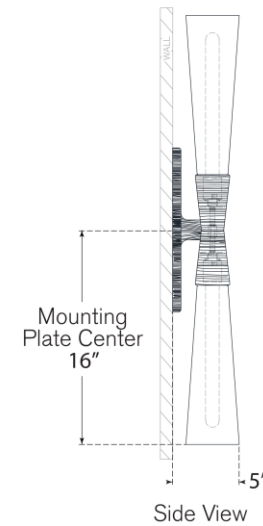

## Utopia 32" Double Bath Sconce

Item # KW 2045AI-WG

Designer: Kelly Wearstler

Height: 32"

Width: 4.75"

Extension: 5"

Backplate: 4.75" x 12.25" Rectangle

Finishes: AI, G, PN, PW

Glass Options: WG

Socket: 2 - E26 Keyless

Wattage: 2 - 12 LED T10

Weight: 6 Pounds

Note: Bulbs Included

Top View

Side View

Front View