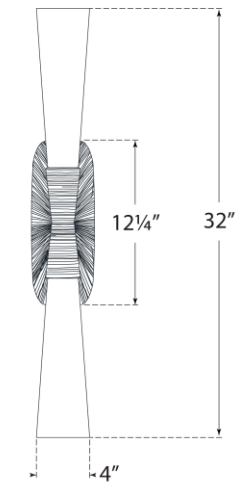

## Utopia 32" Double Bath Sconce

Item # KW 2045AI-WG

Designer: Kelly Wearstler

Height: 32"

Width: 4.75"

Extension: 5"

Backplate: 4.75" x 12.25" Rectangle

Finishes: AI, G, PN, PW

Glass Options: WG

Socket: 2 - E26 Keyless

Wattage: 2 - 12 LED T10

Weight: 6 Pounds

Note: Bulbs Included

Top View

Side View

Front View