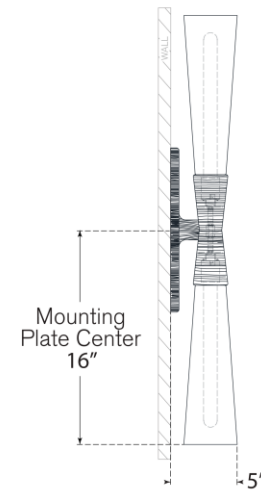

TEAR SHEET

Utopia 32" Double Bath Sconce

Item # KW 2045PN-WG

Designer: Kelly Wearstler

Height: 32"

Width: 4.75"

Extension: 5"

Backplate: 4.75" x 12.25" Rectangle

Finishes: AI, G, PN, PW

Glass Options: WG

Socket: 2 - E26 Keyless

Wattage: 2 - 12 LED T10

Weight: 6 Pounds

Note: Bulbs Included

Top View

Side View

Front View