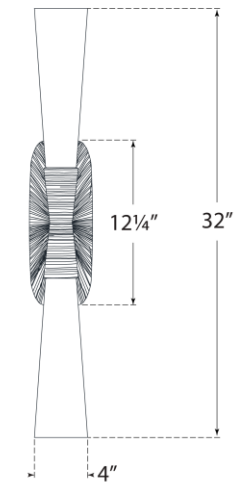

TEAR SHEET

Utopia 32" Double Bath Sconce

Item # KW 2045PN-WG

Designer: Kelly Wearstler

Height: 32"

Width: 4.75"

Extension: 5"

Backplate: 4.75" x 12.25" Rectangle

Finishes: AI, G, PN, PW

Glass Options: WG

Socket: 2 - E26 Keyless

Wattage: 2 - 12 LED T10

Weight: 6 Pounds

Note: Bulbs Included

Top View

Side View

Front View