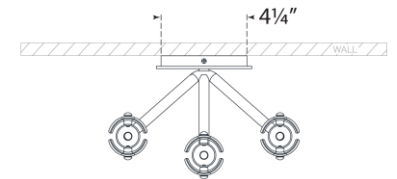

TEAR SHEET

Casoria 17" Triple Sconce

Item # ARN 2483BZ-CG

Designer: AERIN

Height: 17.75"

Width: 9.5"

Extension: 6"

Backplate: 4.25" Round

Finishes: BZ, HAB, PN

Glass Options: CG

Socket: 3 - E12 Candelabra

Wattage: 3 - 6.5 LED B11

Weight: 7 Pounds

Top View