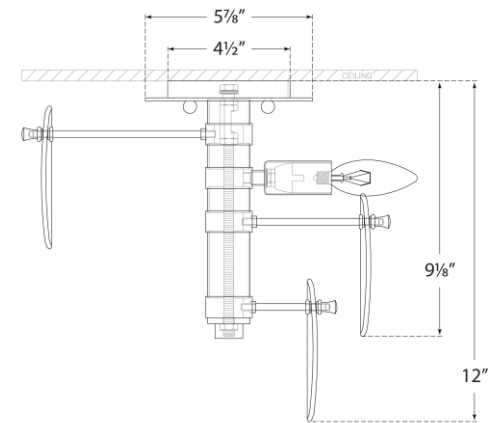

TEAR SHEET

Loire Medium Tiered Flush Mount

Item # ARN 4450G-WSG

Designer: AERIN

Height: 12"

Width: 13.75"

Canopy: 4.25" Round

Finishes: G, PN

Glass Options: CSG, WSG

Socket: 4 - E12 Candelabra

Wattage: 4 - 60 C11

Weight: 12 Pounds

Top View

Front View