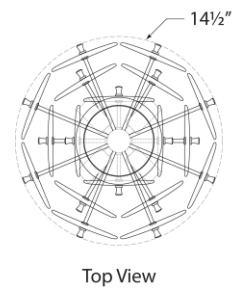

TEAR SHEET

Loire Medium Tiered Flush Mount

Item # ARN 4450G-WSG

Designer: AERIN

Height: 12"

Width: 13.75"

Canopy: 4.25" Round

Finishes: G, PN

Glass Options: CSG, WSG

Socket: 4 - E12 Candelabra

Wattage: 4 - 60 C11

Weight: 12 Pounds

Top View

Front View