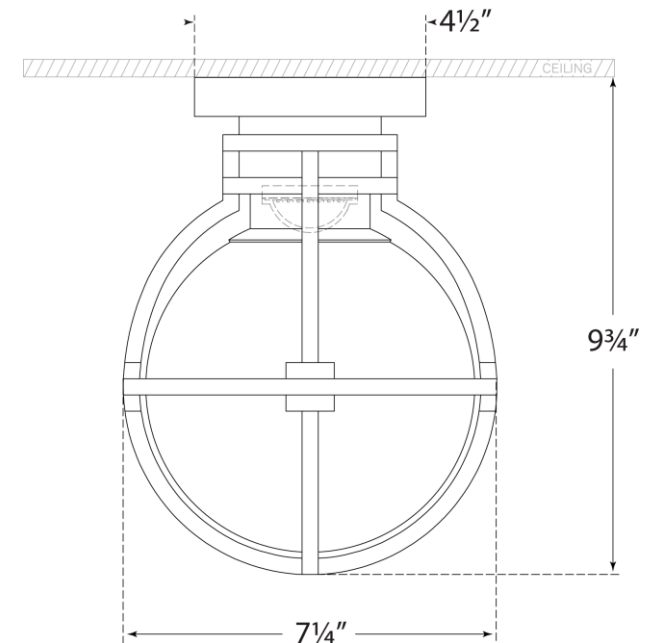

TEAR SHEET

Gracie 7" Captured Globe Flush Mount

Item # CHC 4480AN-CG

Designer: Chapman & Myers

Height: 9.5"

Width: 7.25"

Canopy: 4.5" Round

Finishes: AB, AN, BZ, PN

Glass Options: Clear Glas

Socket: Dedicated LED

Wattage: 9w (900lm)

Weight: 4 Pounds

Side View