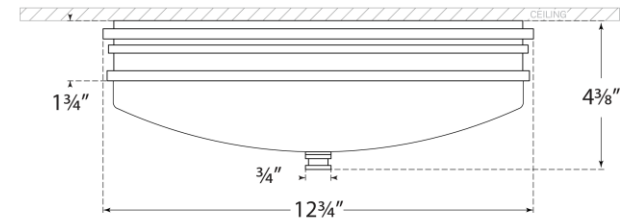

TEAR SHEET

Launceton Small Flush Mount

Item # CHC 4601AB-WG

Designer: Chapman & Myers

Height: 4"

Width: 12.75"

Canopy: 11.5" Round

Finishes: AB, AN, BZ, PN

Glass Options: WG

Socket: Dedicated LED

Wattage: 27w (2200lm)

Weight: 9 Pounds

Side View

Bottom View