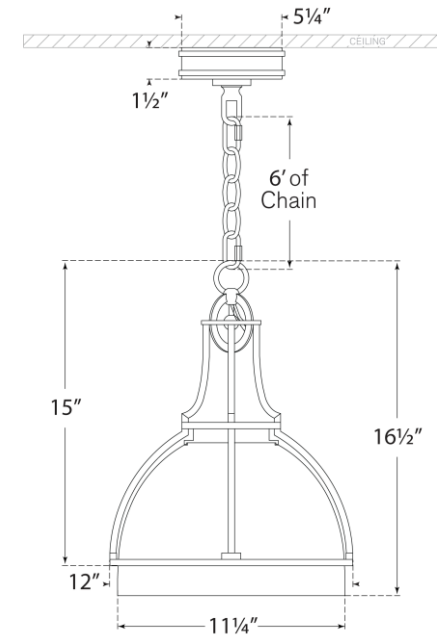

## Gracie Medium Dome Pendant

Item # CHC 5481AB-WG

Designer: Chapman & Myers

Height: 16.25"

Width: 12"

Canopy: 5.25" Round

Finishes: AB, AN, BZ, PN

Glass Options: CG, WG

Socket: Dedicated LED

Wattage: 15w (1300lm)

Weight: 11 Pounds

Front View