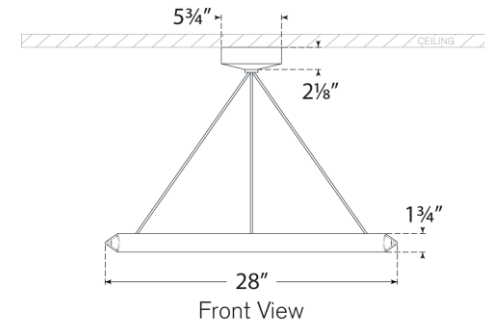

## Encircle 28" Ring Chandelier

Item # PB 5150BZ

Designer: Peter Bristol

O/A Height: 16.75" - 124.25"

Fixture Height: 1.75"

Width: 28"

Canopy: 5.75" Round

Finishes: BZ, NB, PN

Socket: Dedicated LED

Wattage: 55w (4400lm)

Weight: 13 Pounds

Note: Height Not Adjustable After Installation

Top View