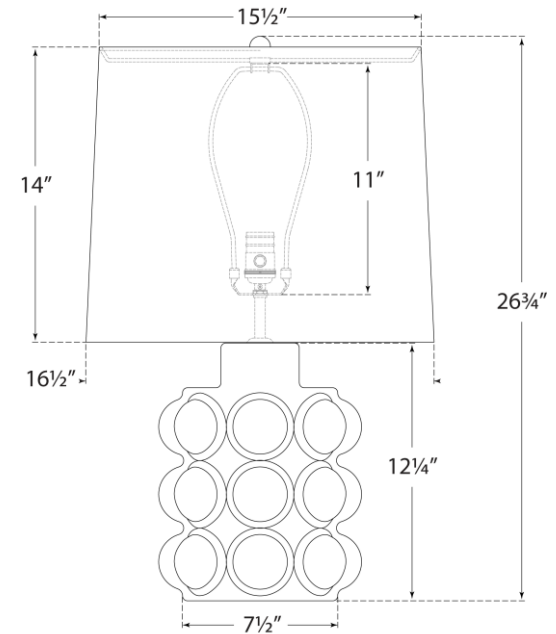

TEAR SHEET

Vedra Medium Table Lamp

Item # ARN 3645BC-L

Designer: AERIN

Height: 26.75"

Width: 16.5"

Base: 7.5" Round

Finishes: BC, PBC

Shade Treatments: L

Shade Details: 15.5" x 16.5" x 14"

Socket: E26 Dimmer

Wattage: 100 A19

Weight: 14 Pounds

Note: Reactive Ceramic Glazes Will Vary in Color and Texture

Front View