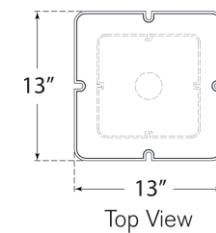

TEAR SHEET

Monelle Medium Table Lamp

Item # KW 3666SBM-L

Designer: Kelly Wearstler

Height: 29.75"

Width: 13"

Base: 8.75" Square

Finishes: EVG, IVO, SBM

Shade Treatments: L

Shade Details: 13" x 13" x 13.5"

Socket: E26 Keyless w/ Line Switch

Wattage: 15 LED A19

Weight: 25 Pounds

Note: Reactive Ceramic Glazes Will Vary in Color and Texture

Side View

Front View