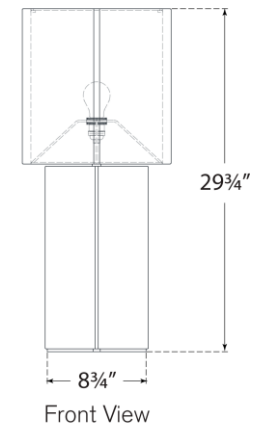

TEAR SHEET

Monelle Medium Table Lamp

Item # KW 3666SBM-L

Designer: Kelly Wearstler

Height: 29.75"

Width: 13"

Base: 8.75" Square

Finishes: EVG, IVO, SBM

Shade Treatments: L

Shade Details: 13" x 13" x 13.5"

Socket: E26 Keyless w/ Line Switch

Wattage: 15 LED A19

Weight: 25 Pounds

Note: Reactive Ceramic Glazes Will Vary in Color and Texture

Side View

Front View