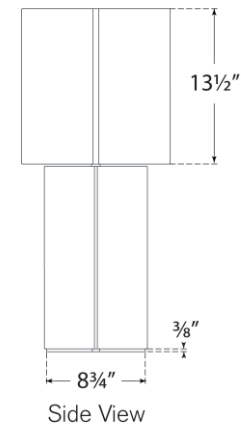

TEAR SHEET

Monelle Medium Table Lamp

Item # KW 3666SBM-L

Designer: Kelly Wearstler

Height: 29.75"

Width: 13"

Base: 8.75" Square

Finishes: EVG, IVO, SBM

Shade Treatments: L

Shade Details: 13" x 13" x 13.5"

Socket: E26 Keyless w/ Line Switch

Wattage: 15 LED A19

Weight: 25 Pounds

Note: Reactive Ceramic Glazes Will Vary in Color and Texture

Side View

Front View

Top View