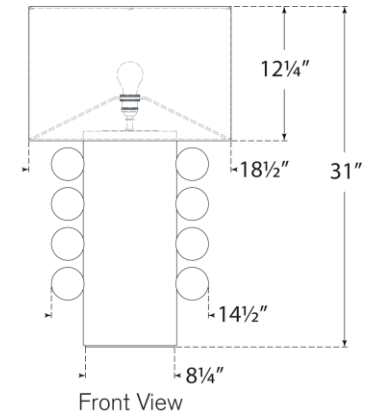

TEAR SHEET

Tiglia Tall Table Lamp

Item # KW 3687BLK-L

Designer: Kelly Wearstler

Height: 31"

Width: 18.5"

Base: 8.25" Round

Finishes: BLK, PW

Shade Treatments: L

Shade Details: 18.5" x 18.5" x 12.25"

Socket: E26 Keyless w/ Dimmer at Back of Body

Wattage: 15 LED A19

Weight: 21 Pounds

Side View

Front View

Top View