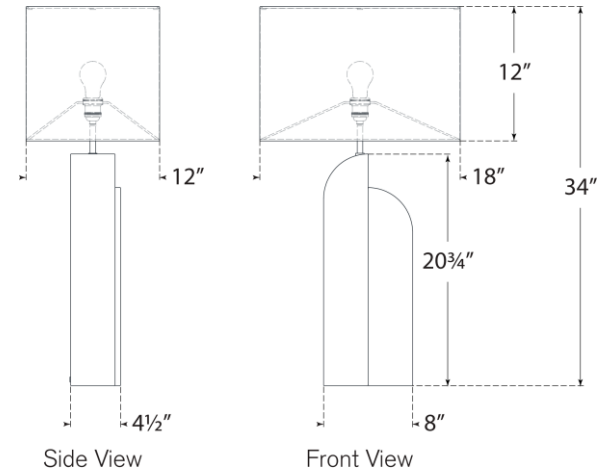

## Savoy Large Right Table Lamp

Item # KW 3931ALB-L

Designer: Kelly Wearstler

Height: 34"

Width: 18"

Base: 4.5" x 8" Decorative

Finishes: ALB, BM, WM

Shade Treatments: L

Shade Details: 12/18" x 12/18" x 12" Oval

Socket: E26 Keyless w/ Line Switch

Wattage: 15 LED A19

Weight: 55 Pounds

Note: Alabaster is a Natural Stone | Variations in Color and Texture are Expected

Bottom View