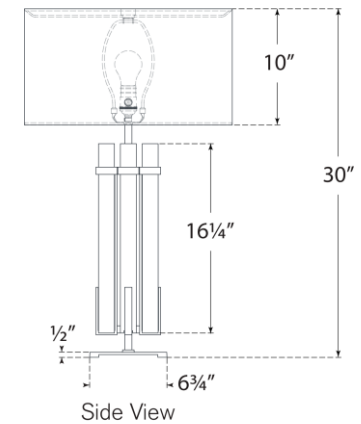

TEAR SHEET

Malik Large Table Lamp

Item # S 3910BZ/ALB-L

Designer: Ian K. Fowler

Height: 30"

Width: 18"

Base: 6.75" Square

Finishes: BZ/ALB, BZ/CG, HAB/ALB, HAB/CG, PN/CG

Shade Treatments: L

Shade Details: 18" x 18" x 10"

Socket: E26 Dimmer

Wattage: 15 LED A19

Weight: 20 Pounds

Note: Alabaster is a Natural Stone | Variations in Color and Texture are Expected

Side View

Top View