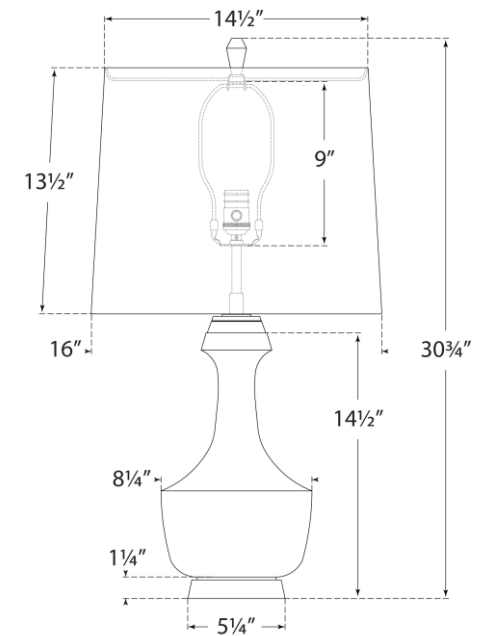

TEAR SHEET

Mauro Large Table Lamp

Item # TOB 3686CBZ-L

Designer: Thomas O'Brien

Height: 30.75"

Width: 16"

Base: 5.25" Round

Finishes: CBZ, IVO, OSB

Shade Treatments: L

Shade Details: 14.5" x 16" x 13.5"

Socket: E26 Dimmer

Wattage: 100 A19

Weight: 13 Pounds

Note: Reactive Ceramic Glazes Will Vary in Color and Texture

Front View