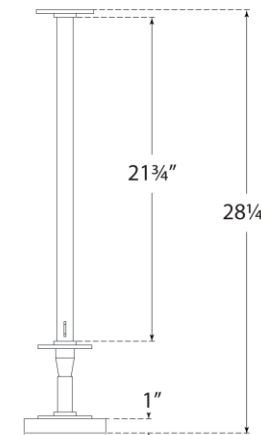

TEAR SHEET

Cilindro Medium Rotating Table Lamp

Item # TOB 3724PN

Designer: Thomas O'Brien

Height: 28.25"

Width: 5.25"

Base: 5.25" Round

Finishes: BZ/HAB, HAB, PN

Socket: Dedicated LED w/ Dimmer on Base

Wattage: 10w (800lm)

Weight: 7 Pounds

345°
Top View

Side View

Front View