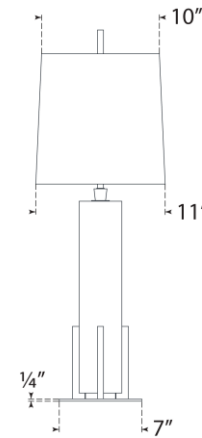

## Gironde Large Table Lamp

Item # TOB 3920ALB/BZ-L

Designer: Thomas O'Brien

Height: 31.25"

Width: 17"

Base: 7" Square

Finishes: ALB/BZ, ALB/HAB, CG/BZ, CG/HAB

Shade Treatments: L

Shade Details: 10/16" x 11/17" x 11" Rectangle

Socket: E26 Dimmer

Wattage: 15 LED A19

Weight: 25 Pounds

Note: Alabaster is a Natural Stone | Variations in Color and Texture are Expected

Side View

Front View