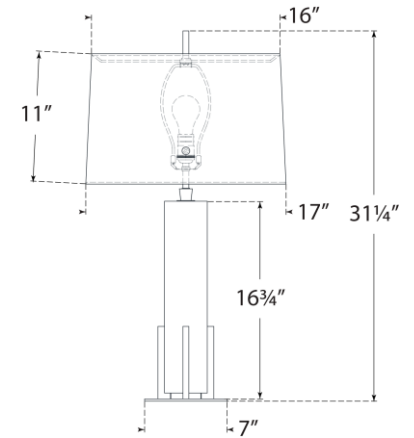

## Gironde Large Table Lamp

Item # TOB 3920ALB/BZ-L

Designer: Thomas O'Brien

Height: 31.25"

Width: 17"

Base: 7" Square

Finishes: ALB/BZ, ALB/HAB, CG/BZ, CG/HAB

Shade Treatments: L

Shade Details: 10/16" x 11/17" x 11" Rectangle

Socket: E26 Dimmer

Wattage: 15 LED A19

Weight: 25 Pounds

Note: Alabaster is a Natural Stone | Variations in Color and Texture are Expected

Side View

Front View