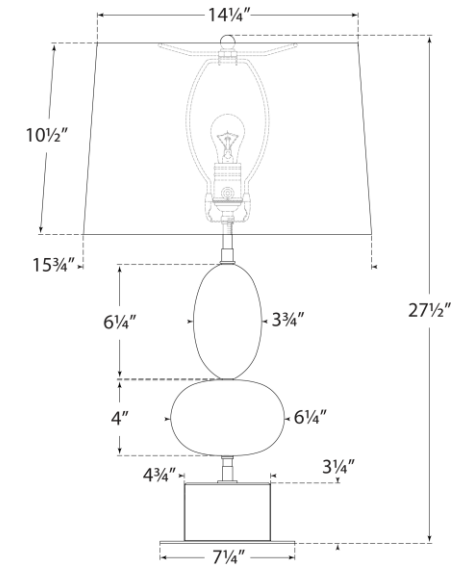

## Dani Medium Table Lamp

Item # TOB 3980ALB/BM-L

Designer: Thomas O'Brien

Height: 27.5"

Width: 16"

Base: 5" x 7.25" Rectangle

Finishes: ALB, ALB/BM

Shade Treatments: L

Shade Details: SH9/14.255x11/15.75x10.5LO

Socket: E26 Dimmer

Wattage: 100 A19

Weight: 14 Pounds

Side View

Front View