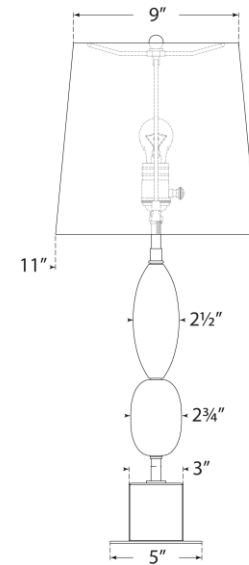

## Dani Medium Table Lamp

Item # TOB 3980ALB/BM-L

Designer: Thomas O'Brien

Height: 27.5"

Width: 16"

Base: 5" x 7.25" Rectangle

Finishes: ALB, ALB/BM

Shade Treatments: L

Shade Details: SH9/14.255x11/15.75x10.5LO

Socket: E26 Dimmer

Wattage: 100 A19

Weight: 14 Pounds

Side View

Front View