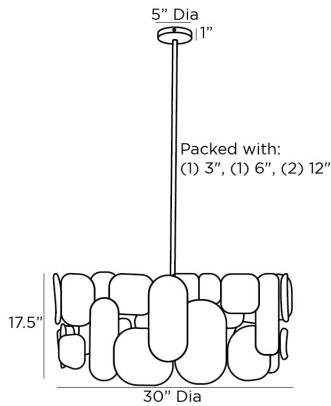

ARTERIOS

RONALDO CHANDELIER

85038

H: 24.5 IN, Dia: 30.00 IN

Natural Rattan

Contract Suitable As Is

Earthy natural rattan is translated into an elevated drum-shade silhouette. Our Ronaldo is crafted in layers of pillowed forms, creating a sculptural effect. The accent radiates a warm glow as light filters through the basket-weave construction. Antique brass iron forms the chandelier's framework and pipes. Finish will vary.

APPEARANCE

Material	Iron, Rattan
Finish	Antique Brass, Natural
Finish Will Vary	true
Top Coat/Sealant	false

DIMENSIONS

Chandelier	H: 17.5 IN, Dia: 30.00 IN
Minimum Hanging Height	24.5 IN
Maximum Hanging Height	54.5 IN
Canopy	H: 1 IN, Dia: 5.00 IN

WIRING

Rating	Indoor Only
Suggested Bulb Type	G16.5
Cord	10 FT, Clear/Silver, SVT
Socket	6, Type A - E26
Photographed Bulb	2" Frosted Globe Bulb
Maximum Watt	60
Voltage	110-120 V

CERTIFICATIONS

Certifications	Mexico Australia, European Union, United Arab Emirates, United States, Canada
----------------	--

COMPLIANCY

UL/ETL	Yes
CB	Yes
RoHS	true

SHIPPING

Shipping Requirements	TruckShip
Product Weight	10 LBS
Gross Weight 1	18 LBS
Gross Weight 2	0 LBS
Shipping Box 1	H: 33.5 IN, L: 33.5 IN, W: 14.2 IN
Shipping Box 2	H: 0 IN, L: 0 IN, W: 0 IN