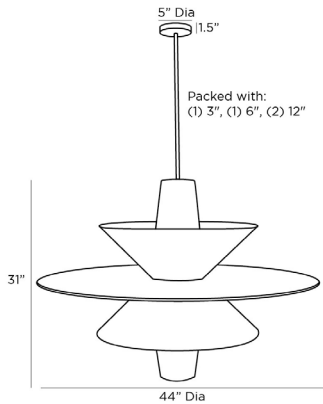

ARTERIOS

SHAY CHANDELIER

85037
H: 38 IN, Dia: 44.00 IN
Natural Rattan
Contract Suitable As Is

Our Shay chandelier exhibits a decidedly Eastern influence, specifically Japanese paper lanterns. Here, the idea is translated in natural raffia, as a dynamic tiered design. The fixture is detailed with an antique brass iron canopy and pipes. Finish will vary.

APPEARANCE

Material	Iron, Raffia
Finish	Antique Brass, Natural
Finish Will Vary	true
Top Coat/Sealant	false

DIMENSIONS

Chandelier	H: 31 IN, Dia: 44.00 IN
Minimum Hanging Height	38 IN
Maximum Hanging Height	68 IN
Canopy	H: 1 IN, Dia: 5.00 IN

WIRING

Rating	Indoor Only
Suggested Bulb Type	A19
Cord	10 FT, Clear/Silver, SVT
Socket	1, Type A - E26
Maximum Watt	60
Voltage	110-120 V

CERTIFICATIONS

Certifications	Mexico Australia, European Union, United Arab Emirates, United States, Canada
----------------	--