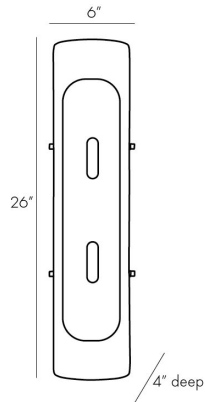

ARTERIO RS

BEND SCONCE

WORKSHOP

DA49016
H: 26 IN, W: 6 IN, D: 4 IN
Blackened Steel, Amber Luster Glass
Contract Suitable As Is

The Bend sconce casts dynamic, directional patterned light through a long, narrow half-cylinder of rippled glass. A celebration of the subtle variations of hand-blown glass, Bend's textural amber glass floating shade encases a modern, pill-shaped blackened steel plate, creating a bold interplay of materials and forms that make it an ideal choice for corridors and vanities. The Bend sconce is available in silvery grey Smoke and warm Amber glass. Damp-rated, although limited covered outdoor areas may affect finish.

APPEARANCE

Material	Glass, Steel
Finish	Amber, Blackened Steel
Top Coat/Sealant	false

DIMENSIONS

Center Of Mount From Btm	13 IN
Backplate	H: 12.5 IN, W: 4.25 IN, D: 0.5 IN

WIRING

Rating	Damp
Cord	1 FT, Black/White, SVT
Socket	2, Type B - E12
Photographed Bulb	Frosted Globe Bulb
Maximum Watt	60
Voltage	110-120 V

CERTIFICATIONS

Certifications	Mexico Australia, European Union, United Arab Emirates, United States, Canada
----------------	--

COMPLIANCY

UL/ETL	Yes
CB	Yes
RoHS	true

SHIPPING

Product Weight	5.2 LBS
Gross Weight 1	3.5 LBS
Gross Weight 2	5 LBS
Shipping Box 1	H: 28.3 IN, L: 8 IN, W: 5 IN
Shipping Box 2	H: 8 IN, L: 4.5 IN, W: 23.3 IN