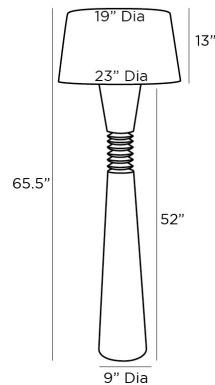

ARTERIOS

SEDONA FLOOR LAMP

76034-636
H: 65.5 IN, Dia: 23.00 IN
Cerused Oak
Contract Suitable As Is

The turned-wood Sedona lamp exemplifies minimalism on maximalist scale. The cerused oak floor lamp is designed with a cinched, carved waist to create textural contrast. A polished nickel finial accessorizes the piece. The lamp is topped with an off-white, tapered linen shade lined in off-white cotton. Finish will vary.

APPEARANCE

Material	Cotton, Linen, Oak Wood, Steel
Finish	Cerused Oak, Off-White, Polished Nickel
Finish Will Vary	true
Top Coat/Sealant	true
Finial Description	Matching Wood
Finial Dimension	1" Sphere

DIMENSIONS

Shade	Top: 19.00 IN, Dia: 23.00 IN, Side: 13 IN
Body	H: 52 IN, Dia: 9.00 IN
Neck	H: 1 IN, Dia: 1.00 IN
Foot Print	Dia: 9.00 IN
Harp	9.5" Nickel IN

WIRING

Rating	Indoor Only
Tilt Test	8 Degrees - UL
Cord	12 FT, Back of Lamp Base, Clear/Silver, SPT-2
Socket	1, Black, Type A - E26
Switch	3-Way Rotary, At Socket
Maximum Watt	150
Voltage	110-120 V

CERTIFICATIONS

Certifications	Mexico United Arab Emirates, United Kingdom, United States, Canada
----------------	---

COMPLIANCY

UL/ETL	Yes
CB	Yes
RoHS	true

SHIPPING

Product Weight	46 LBS
Gross Weight 1	44.1 LBS
Gross Weight 2	5 LBS
Shipping Box 1	H: 12.25 IN, L: 12.25 IN, W: 68.5 IN
Shipping Box 2	H: 14 IN, L: 24 IN, W: 24 IN