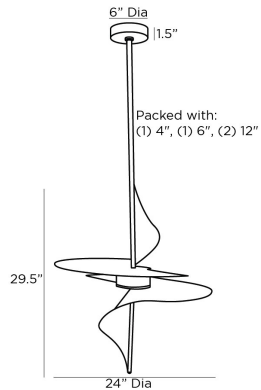

ARTERIO RS

RENLY PENDANT

49521
H: 34.5 IN, Dia: 24.00 IN
Pale Gold Leaf
Contract Suitable As Is

Our jewelry-inspired Renly casts a soft glow as light emits from its spiraling silhouette. In pale gold-leaf-finished steel, the dynamic LED pendant makes a stylish impression. Finish will vary. Damp-rated, although limited covered outdoor areas may affect finish.

APPEARANCE

Material	Steel
Finish	Pale Gold Leaf
Finish Will Vary	true
Top Coat/Sealant	true

DIMENSIONS

Pendant	H: 29.5 IN, Dia: 24.00 IN
Minimum Hanging Height	34.5 IN
Maximum Hanging Height	64.5 IN
Canopy	H: 1.5 IN, Dia: 6.00 IN

REPLACEMENT PARTS

Replacement Part 1	PIPE-510
Replacement Part 1 Dim	(1) 4", (1) 6", and (1) 12"
Replacement Part 2	CANOPY-604
Replacement Part 2 Dim	1.5" x 6"

CONTRACT

Contract Suitable	true
-------------------	------