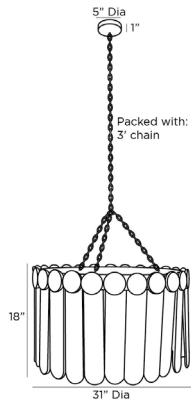

ARTERIOS

ROMAN CHANDELIER

84075
H: 35 IN, Dia: 31.00 IN
Seedy Smoke Glass
Contract Suitable As Is

Designed in a shape reminiscent of a gladiator's skirt, the Roman chandelier commands any room it occupies. The impressive accent is created in smoke, textured seedy glass and adorned with cast brass medallions in a vintage brass finish. Finish will vary. Damp-rated, although limited covered outdoor areas may affect finish.

APPEARANCE

Material	Brass, Glass
Material Type	Cast, Textured
Finish	Seedy Smoke, Vintage Brass
Finish Will Vary	true
Top Coat/Sealant	false

DIMENSIONS

Chandelier	H: 18 IN, Dia: 31.00 IN
Minimum Hanging Height	35 IN
Maximum Hanging Height	71 IN
Canopy	H: 1 IN, Dia: 5.00 IN

WIRING

Rating	Damp
Certification Note	PENDING REVIEW
Suggested Bulb Type	G16.5
Cord	10 FT, Clear/Silver, SVT
Socket	6, Type B - E12
Photographed Bulb	2" Clear Globe Bulb
Maximum Watt	40
Voltage	110-120 V

REPLACEMENT PARTS

Replacement Part 1	CHN-268
Replacement Part 1 Dim	3'
Replacement Part 2	CANOPY-607
Replacement Part 2 Dim	1" x 5"

CONTRACT

Contract Suitable	true
-------------------	------