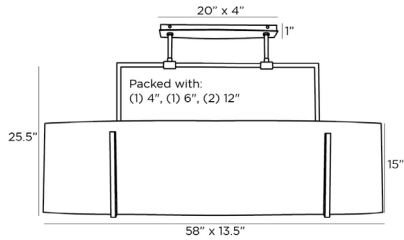

ARTERIOS

PRESLEY CHANDELIER

89649

H: 30.5 IN, W: 58 IN, D: 13.5 IN

White Linen

Contract Suitable As Is

In an inventive linear composition, the Presley is executed in an architectural framework of English bronze steel, which forms a cradle for the chandelier's canoe-shaped shade. The contrasting materials create a striking juxtaposition, and its crisp, white linen shade casts a soft glow. Damp-rated, although limited covered outdoor areas may affect finish.

APPEARANCE

Material	Linen, Steel
Finish	English Bronze, White
Top Coat/Sealant	false

DIMENSIONS

Chandelier	H: 25.5 IN, W: 58 IN, D: 13.5 IN
Minimum Hanging Height	30.5 IN
Maximum Hanging Height	49 IN
Canopy	H: 1 IN, W: 20 IN, D: 4 IN

WIRING

Rating	Damp
Cord	10 FT, Black, SVT
Socket	7, Type B - E12
Maximum Watt	60
Voltage	110-120 V

CERTIFICATIONS

Certifications	Mexico United States, Canada
----------------	---------------------------------

COMPLIANCY

UL/ETL	Yes
RoHS	true

SHIPPING

Product Weight	25.94 LBS
Gross Weight 1	33.94 LBS
Gross Weight 2	0 LBS
Shipping Box 1	H: 10 IN, L: 60 IN, W: 15 IN
Shipping Box 2	H: 0 IN, L: 0 IN, W: 0 IN

REPLACEMENT PARTS