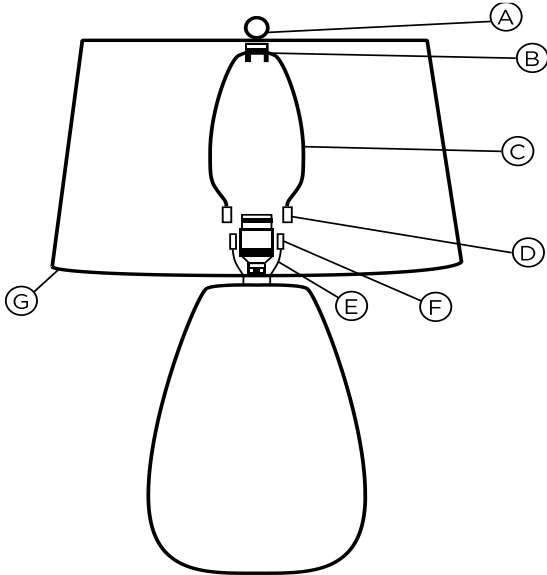

ASSEMBLY INSTRUCTIONS

ITEM DESCRIPTION:

ITEM NO.: 45208-671

NAME: Samala Lamp

MATERIAL TYPE: Terracotta FINISH: Tuscan Wash

SOCKET TYPE: E-26

SOCKET QTY: 1

BULB WATTAGE: 150W/CFL 35W/LED 28W

VOLTAGE: 110-120 V

ITEM NET WEIGHT: 25.5LBS

PARTS INCLUDED:

Finial (A)	Qty: 1
Harp Top (B)	Qty: 1
Harp (C)	Qty: 1
Harp Caps (D)	Qty: 2
Socket (E)	Qty: 1
Saddle (F)	Qty: 1
Shade (G)	Qty: 1

PRE-ASSEMBLY:

- Remove all parts and hardware from box along with any plastic protecting packaging
- Do not discard any contents until after assembly is complete to avoid accidentally discarding small parts or hardware.

TO ASSEMBLE:

1. Insert the harp (C) into the saddle (F) and lower the two harp caps (D) until they cover the two pronged saddle.
2. Unscrew the finial (A) from the harp top (B). Place shade (G) over the assembled harp, making sure the top of the harp extends through the hole at the top of the shade. Attach the finial (A) and tighten to secure the shade.
3. Insert correct bulb (not included) into the socket (E).