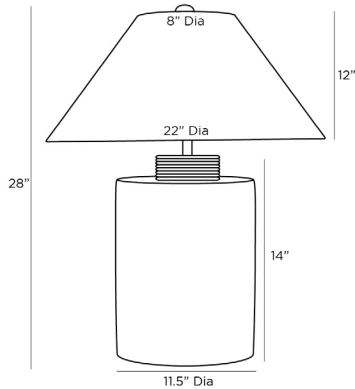

ARTERIOS

SAMALA LAMP

45208-671
 H: 28 IN, Dia: 22.00 IN
 Tuscan Wash Terracotta
 Contract Suitable As Is

With its jar-shaped silhouette, the Samala lamp is an earthy and elegant addition to the home. The large-scale table lamp is created in a distressed, Tuscan-washed terracotta, for a found-object sensibility. The lamp is accented with a matching terracotta finial and a tapered, ivory microfiber shade with off-white cotton lining. Finish will vary.

APPEARANCE

Material	Brass, Microfiber, Terracotta
Finish	Dark Antique Brass, Ivory, Off-White, Tuscan Wash
Finish Will Vary	true
Top Coat/Sealant	false
Finial Description	Terracotta to match
Finial Dimension	2" Sphere

DIMENSIONS

Shade	Top: 8.00 IN, Dia: 22.00 IN, Side: 12 IN
Body	H: 14 IN, Dia: 11.50 IN
Neck	H: 2 IN, Dia: 0.50 IN
Foot Print	Dia: 11.50 IN
Harp	8.5" Brass IN

WIRING

Rating	Indoor Only
Tilt Test	10 Degrees - AU
Cord	10 FT, Back of Lamp Base, Clear/Silver, SPT-2
Socket	1, Brass, Type A - E26
Switch	At Socket, On/Off Rotary
Maximum Watt	150
Voltage	110-120 V

CERTIFICATIONS

Certifications	Mexico Australia, United Arab Emirates, United Kingdom, United States, Canada
----------------	--

COMPLIANCY

UL/ETL	Yes
CB	Yes
RoHS	true

SHIPPING

Product Weight	25.5 LBS
Gross Weight 1	28 LBS
Gross Weight 2	5 LBS
Shipping Box 1	H: 16.5 IN, L: 16.5 IN, W: 10.75 IN
Shipping Box 2	H: 13 IN, L: 23 IN, W: 23 IN