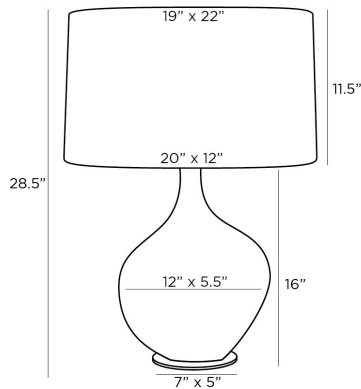

ARTERIOS

STILLWATER LAMP

11070-194
 H: 28.5 IN, W: 20 IN, D: 12 IN
 Moss Reactive Porcelain
 Contract Suitable As Is

Our Stillwater lamp, in moss reactive ceramic takes on an asymmetrical, handmade form of glazed pottery. The gestural table lamp rests on a steel base finished in antique brass and is accented with a matching finial. An off-white, oval linen drum shade, lined in off-white cotton, completes the look. Finish will vary.

APPEARANCE

Material	Cotton, Linen, Porcelain, Steel
Finish	Antique Brass, Moss Reactive, Off-White
Finish Will Vary	true
Top Coat/Sealant	false
Finial Description	Antique Brass Sphere
Finial Dimension	1" Sphere

DIMENSIONS

Shade	Top: 22 IN, Top: 19 IN, D: 12 IN, W: 20 IN, Side: 11.5 IN
Body	H: 16 IN, W: 12 IN, D: 5.5 IN
Base	H: 0.25 IN, W: 7 IN, D: 5 IN
Neck	H: 1 IN, Dia: 1.00 IN
Foot Print	W: 5 IN, D: 7 IN
Harp	10" Brass IN

WIRING

Rating	Indoor Only
Tilt Test	10 Degrees - AU
Cord	10 FT, Back of Lamp Base, Clear/Silver, SPT-2
Socket	1, Brass, Type A - E26
Switch	3-Way Rotary, At Socket
Maximum Watt	150
Voltage	110-120 V

CERTIFICATIONS