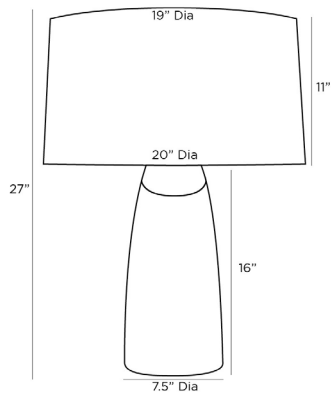

## PACIFICA LAMP

11075-486  
 H: 27 IN, Dia: 20.00 IN  
 Ice Reactive Porcelain  
 Contract Suitable As Is

With seaside vibes, the ceramic Pacifica lamp, in an ice reactive glaze, is designed with a jar-style body, detailed in a wave-like texture. The hand-made vessel is accented with an antique brass sphere finial and a white linen drum shade lined in white cotton. Finish will vary.

### APPEARANCE

Material	Cotton, Linen, Porcelain, Steel
Finish	Antique Brass, Ice Reactive, White
Finish Will Vary	true
Top Coat/Sealant	false
Finial Description	Antique Brass Sphere
Finial Dimension	1" Sphere

### DIMENSIONS

Shade	Top: 19.00 IN, Dia: 20.00 IN, Side: 11 IN
Body	H: 16 IN, Dia: 7.50 IN
Neck	H: 1 IN, Dia: 1.00 IN
Foot Print	Dia: 7.50 IN
Harp	9" Brass IN

### SHIPPING

Product Weight	7.5 LBS
Gross Weight 1	8 LBS
Gross Weight 2	5 LBS
Shipping Box 1	H: 15.5 IN, L: 10 IN, W: 18 IN
Shipping Box 2	H: 12 IN, L: 21 IN, W: 21 IN