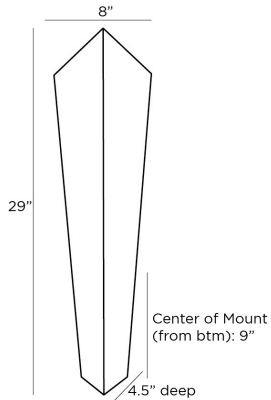

ARTERIO RS

SALVADORO SCONCE

44797

H: 29 IN, W: 8 IN, D: 4.5 IN

Antique Brass

Contract Suitable As Is

Our oversized Salvador sconce delivers on first impressions. The imposing torchiere is designed in a classic angular shield shape crafted in aluminum, finished in antique brass. Finish will vary. Damp-rated, although limited covered outdoor areas may affect finish.

APPEARANCE

Material	Aluminum
Finish	Antique Brass
Top Coat/Sealant	true

DIMENSIONS

Center Of Mount From Btm	9 IN
Backplate	H: 19.5 IN, W: 5 IN, D: 1 IN
Mount	H: 19 IN, W: 4.5 IN

WIRING

Rating	Damp
Cord	1.5 FT, Clear/Silver, SVT
Socket	3, Type B - E12
Maximum Watt	25
Voltage	110-120 V

CERTIFICATIONS

Certifications	Mexico Australia, European Union, United Arab Emirates, United States, Canada
----------------	--

COMPLIANCY

UL/ETL	Yes
CB	Yes
RoHS	true

SHIPPING

Product Weight	7 LBS
Gross Weight 1	11 LBS
Gross Weight 2	0 LBS
Shipping Box 1	H: 31 IN, L: 9 IN, W: 8 IN
Shipping Box 2	H: 0 IN, L: 0 IN, W: 0 IN