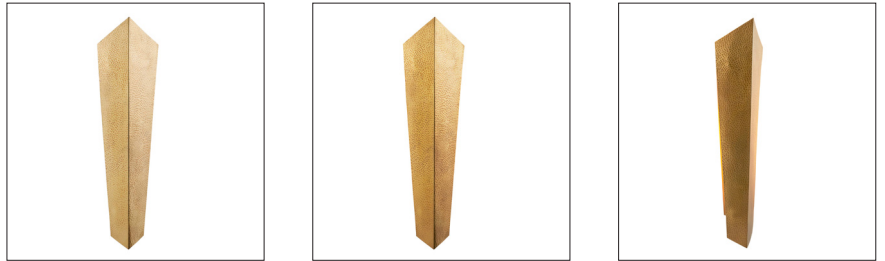

ARTERIO RS

SALVADORO SCONCE

44797

H: 29 IN, W: 8 IN, D: 4.5 IN

Antique Brass

Contract Suitable As Is

Our oversized Salvador sconce delivers on first impressions. The imposing torchiere is designed in a classic angular shield shape crafted in aluminum, finished in antique brass. Finish will vary. Damp-rated, although limited covered outdoor areas may affect finish.

APPEARANCE

Material	Aluminum
Finish	Antique Brass
Top Coat/Sealant	true

DIMENSIONS

Center Of Mount From Btm	9 IN
Backplate	H: 19.5 IN, W: 5 IN, D: 1 IN
Mount	H: 19 IN, W: 4.5 IN

WIRING

Rating	Damp
Cord	1.5 FT, Clear/Silver, SVT
Socket	3, Type B - E12
Maximum Watt	25
Voltage	110-120 V